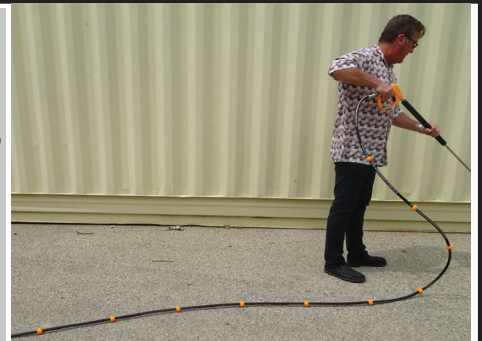

NEW ITEM

3/8" 4000
PSI Hose

3/8" 6000
PSI Hose

1/4" 3000
PSI Hose

SUTTNER'S SLIDING SUPERBALLS

Increases Hose Cover Life

- Easy installation
- Available in (3) sizes:
 - 3/8" 4000 PSI hose **ORANGE** order# 200000505
 - 3/8" 6000 PSI hose **RED** order# 200000515
 - 1/4" 3000 PSI hose **BLUE** coming soon!
- Hose drags easily across hard surfaces
- Less wear and tear from gliding on ground
- Greatly reduces hose marking
- (36) Complete Superballs per box
- Helps keep hose clean and water from damming around it